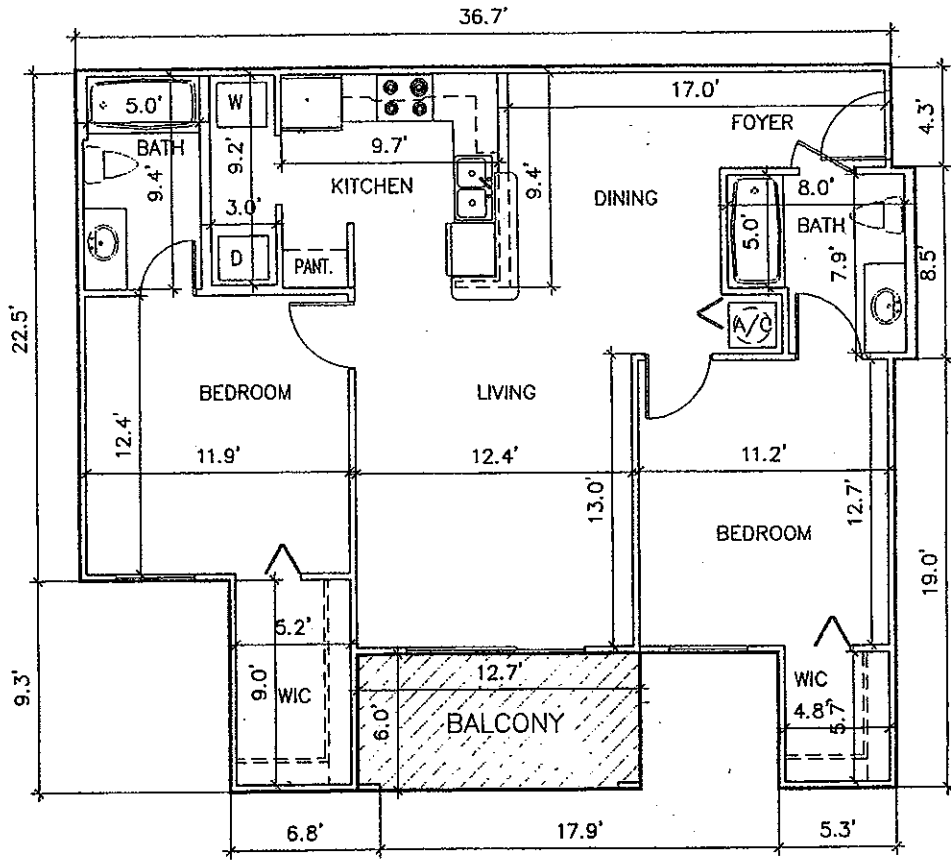

LEGEND

- UNIT LIMIT
- ▨ LIMITED COMMON ELEMENTS

FLOOR PLAN FOR TYPE C UNIT:
 UNIT AREA: 1162 SF
 BALCONY AREA: 77 SF

LEGEND

- UNIT LIMIT
- ▨ LIMITED COMMON ELEMENTS

FLOOR PLAN FOR TYPE B UNIT:

UNIT AREA: 1006 SF
 BALCONY AREA: 76 SF

FLOOR PLAN FOR TYPE A UNIT:

UNIT AREA: 719 SF

BALCONY AREA: 75 SF

LEGEND

- UNIT LIMIT
- ▨ LIMITED COMMON ELEMENTS