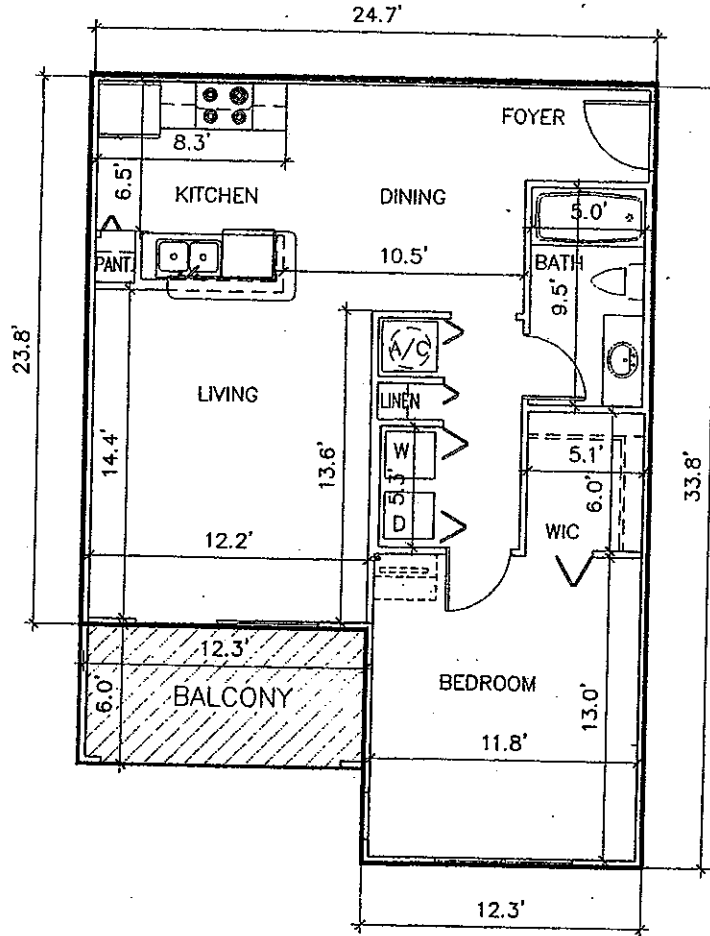

LEGEND

- UNIT LIMIT
- ▨ LIMITED COMMON ELEMENTS

FLOOR PLAN FOR TYPE C UNIT:
 UNIT AREA: 1162 SF
 BALCONY AREA: 77 SF

LEGEND

- UNIT LIMIT
- ▨ LIMITED COMMON ELEMENTS

FLOOR PLAN FOR TYPE B UNIT:

UNIT AREA: 1006 SF
 BALCONY AREA: 76 SF

FLOOR PLAN FOR TYPE A UNIT:

UNIT AREA: 719 SF

BALCONY AREA: 75 SF

LEGEND

- UNIT LIMIT
- ▨ LIMITED COMMON ELEMENTS